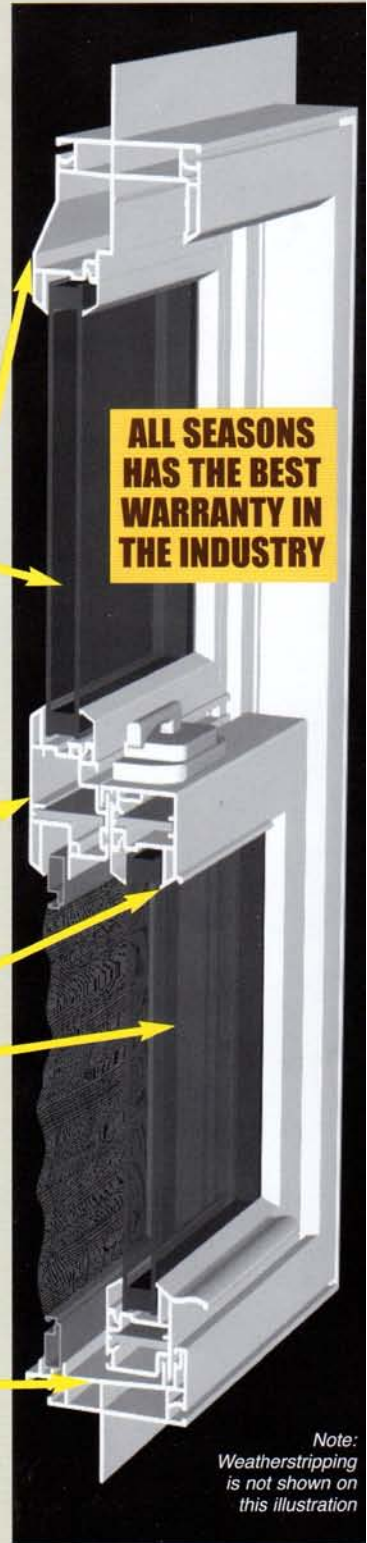

BEAUTIFUL Beveled Profile

enhances overall exterior appearance.

DOUBLE STRENGTH Low Glass is standard

offers the ultimate in comfort, energy savings and is far more resistant to breakage. Glass options include tinted, obscure, tempered & argon gas.

Centerbar is interlocked & attached to the frame jamb with dual screws

- Eliminates jamb bowing
- Reduces air infiltration over 200%
- Eliminates interlock & sash operation problems
- Insures trouble-free operation for many years

BEAUTIFUL Beveled Sash

looks great and increases structural strength to eliminate vinyl warpage & water infiltration

TAKE-OUT SASH

makes cleaning a breeze & features:

- Greater strength than a tilt sash
- Less air infiltration
- No tilt-keys or latches to break
- FAR GREATER SECURITY than a tilt sash

DUAL WEATHERSTRIPPING

at center bar & at the sash sill assures a weathertight seal

Block & Tackle Balances

are commercial grade & maintenance free

Sloped Sill

ensures efficient drainage. Most other sills are a pocket sill that require a weep hole to release water. This often results in water infiltration into the walls of the home.