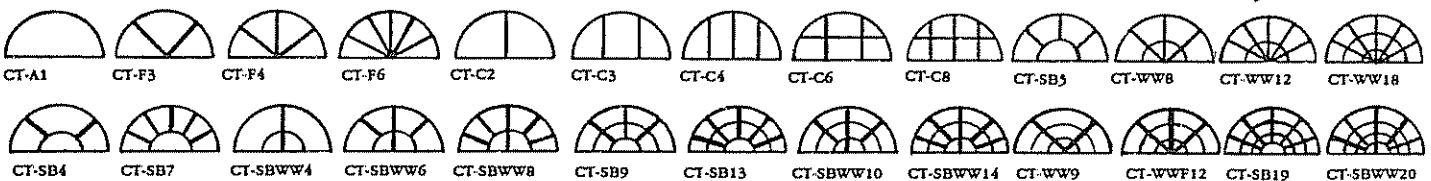

ALL SEASONS' VERSATILITY

Any of these window shapes may be snapped on to one, two or three single hungs, sliders or picture windows. When ordering windows for this purpose, specify "snap-on sill". Alternatively, any of these window shapes may be structurally framed in directly above one, two, or three single hungs, sliders or picture windows. When ordering windows for this purpose, specify out standard sill which has a nailing fin.

EYEBROWS (LEFT OR RIGHT)

E-1 E-2 E-3 E-4 EF-1 EF-2 E-W4 E-W6 E-W9 E-W8 E-W12

QUARTER CIRCLES (LEFT OR RIGHT)

QC-1 QC-2 QC-3 QC-4 QCF-2 QCF-3 QCS-3 QCW-4 QCW-6 QCW-9 QCW-8 QCW-12

CIRCLE TOPS

CT-A1 CT-F3 CT-F4 CT-F6 CT-C2 CT-C3 CT-C4 CT-C6 CT-C8 CT-SB3 CT-WW8 CT-WW12 CT-WW18
CT-SB4 CT-SB7 CT-SBWW4 CT-SBWW6 CT-SBWW8 CT-SB9 CT-SB13 CT-SBWW10 CT-SBWW14 CT-WW9 CT-WW12 CT-SB19 CT-SBWW20