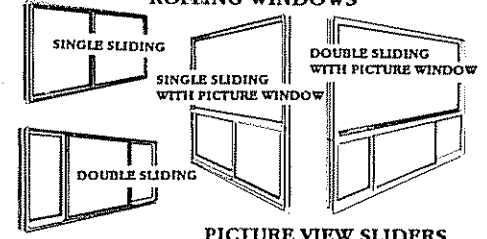

AVAILABLE IN BOTH OPERATING OR PICTURE WINDOW (FIXED LITE)

OCTAGONS

TRUE LEFT EYEBROW TRUE RIGHT EYEBROW TRUE ARCH TOP

LMR

RAKE HEAD PENTOID TRIANGLE TRUE CIRCLE TOP PICTURE WINDOW (FIXED LITE ONLY)

CIRCLES

BAY WINDOW

BOW WINDOW

ROLLING WINDOWS

SINGLE SLIDING

SINGLE SLIDING WITH PICTURE WINDOW

DOUBLE SLIDING WITH PICTURE WINDOW

DOUBLE SLIDING

PICTURE VIEW SLIDERS

ALL SEASONS' VERSATILITY

Any of these window shapes may be snapped on to one, two or three single hungs, sliders or picture windows. When ordering windows for this purpose, specify "snap-on sill". Alternatively, any of these window shapes may be structurally framed in directly above one, two, or three single hungs, sliders or picture windows. When ordering windows for this purpose, specify out standard sill which has a nailing fin.