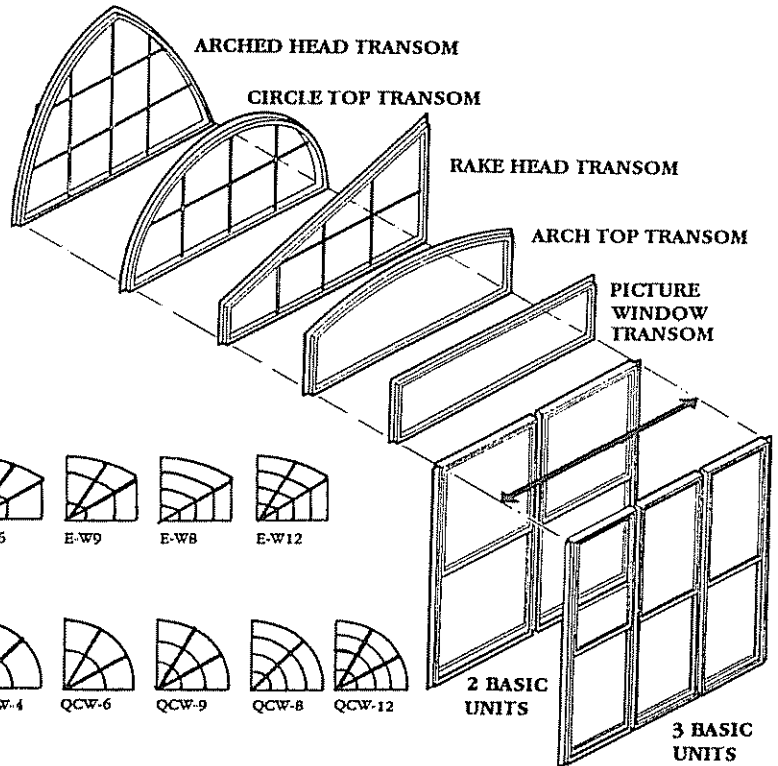

BAY WINDOW

BOW WINDOW

ROLLING WINDOWS

SINGLE SLIDING

SINGLE SLIDING WITH PICTURE WINDOW

DOUBLE SLIDING WITH PICTURE WINDOW

DOUBLE SLIDING

PICTURE VIEW SLIDERS

ALL SEASONS' VERSATILITY

Any of these window shapes may be snapped on to one, two or three single hungs, sliders or picture windows. When ordering windows for this purpose, specify "snap-on sill". Alternatively, any of these window shapes may be structurally framed in directly above one, two, or three single hungs, sliders or picture windows. When ordering windows for this purpose, specify out standard sill which has a nailing fin.