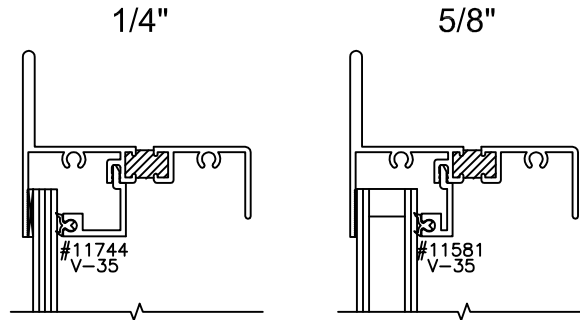

Fixed

Operable

TITLE	TEST	RATING	ALL SEASONS COMMERCIAL WINDOWS & DOORS			
SERIES 451 SINGLE HUNG / CASEMENT EMERGENCY ESCAPE WINDOW THERMAL WINDOW SYSTEM GLAZING OPTIONS						
COMPATIBLE SERIES:			SCALE: HALF	PAGE NUMBER: 4 OF 4