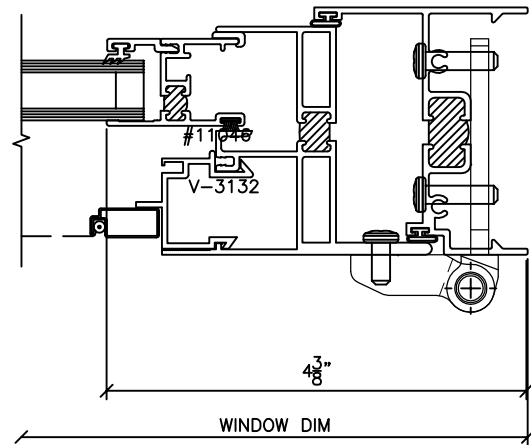

TITLE	TEST	RATING				
SERIES 451 SINGLE HUNG / CASEMENT EMERGENCY ESCAPE WINDOW THERMAL WINDOW SYSTEM ELEVATIONS					SCALE: 3/8" = 1'	
					PAGE NUMBER: 1 OF 4	
	COMPATIBLE SERIES:					

1

2

3

4

5

TITLE	TEST	RATING				
SERIES 451 SINGLE HUNG / CASEMENT EMERGENCY ESCAPE WINDOW THERMAL WINDOW SYSTEM HEAD, JAMB, & SILL DETAILS						
	COMPATIBLE SERIES:				SCALE: HALF	PAGE NUMBER: 2 OF 4

6

TITLE	TEST	RATING				
SERIES 451 SINGLE HUNG / CASEMENT EMERGENCY ESCAPE WINDOW THERMAL WINDOW SYSTEM MULLION DETAILS					SCALE: HALF PAGE NUMBER: 3 OF 4	
					SCALE: HALF PAGE NUMBER: 3 OF 4	
	COMPATIBLE SERIES:		SCALE: HALF PAGE NUMBER: 3 OF 4			