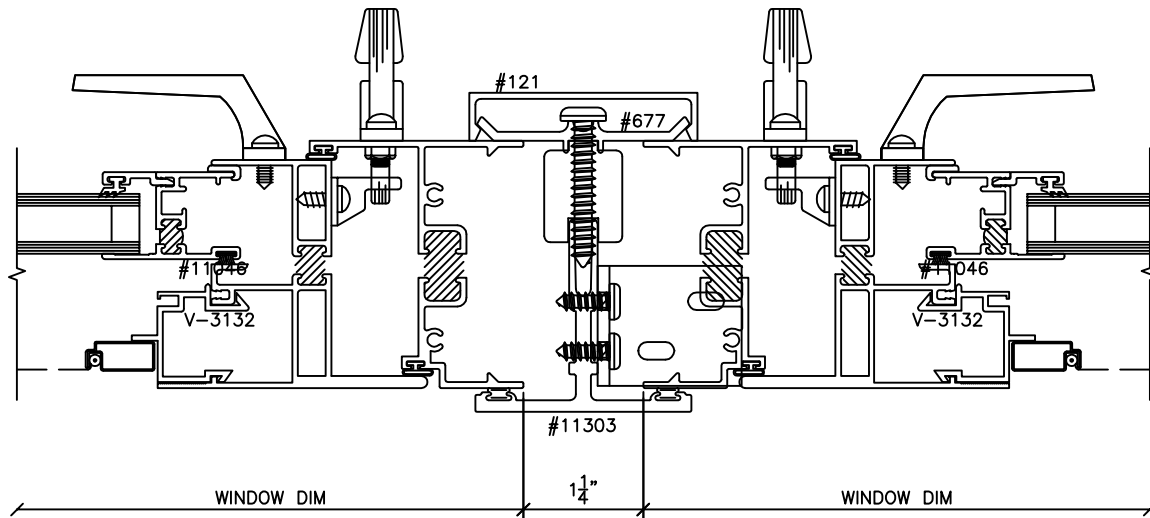

TITLE	TEST	RATING				
SERIES 451 SINGLE HUNG / CASEMENT EMERGENCY ESCAPE WINDOW THERMAL WINDOW SYSTEM ELEVATIONS					SCALE: 3/8" = 1'	
					PAGE NUMBER: 1 OF 4	
	COMPATIBLE SERIES:					

1

2

3

4

5

TITLE	TEST	RATING				
SERIES 451 SINGLE HUNG / CASEMENT EMERGENCY ESCAPE WINDOW THERMAL WINDOW SYSTEM HEAD, JAMB, & SILL DETAILS						
	COMPATIBLE SERIES:				SCALE: HALF	PAGE NUMBER: 2 OF 4

6

TITLE	TEST	RATING				
SERIES 451 SINGLE HUNG / CASEMENT EMERGENCY ESCAPE WINDOW THERMAL WINDOW SYSTEM MULLION DETAILS					SCALE: HALF PAGE NUMBER: 3 OF 4	
					SCALE: HALF PAGE NUMBER: 3 OF 4	
	COMPATIBLE SERIES:		SCALE: HALF PAGE NUMBER: 3 OF 4			