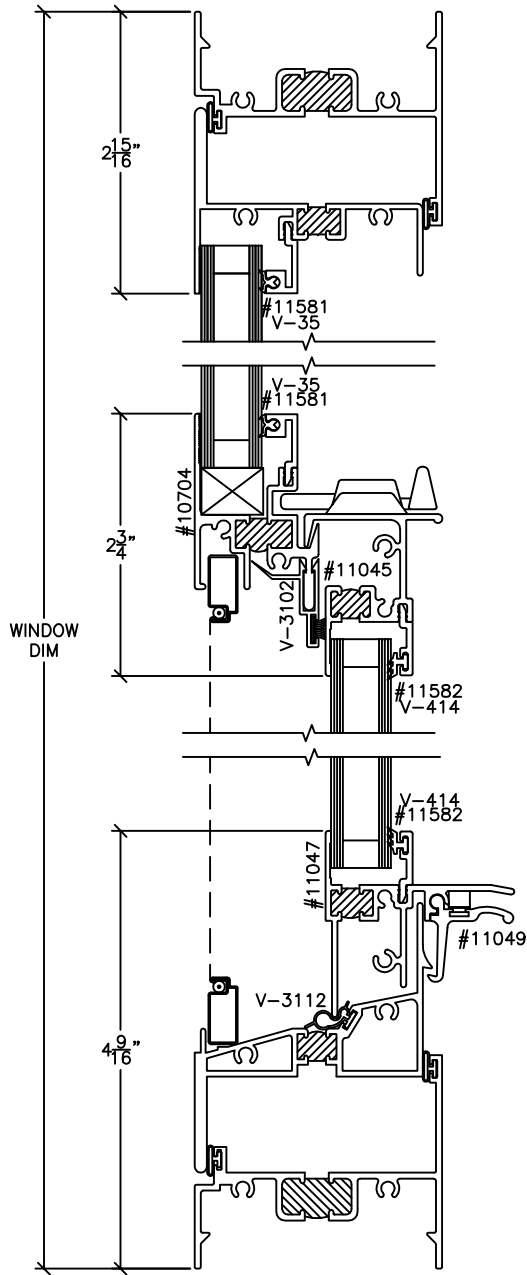

TITLE	TEST	RATING				
SERIES 451 SINGLE HUNG / CASEMENT EMERGENCY ESCAPE WINDOW THERMAL WINDOW SYSTEM ELEVATIONS					SCALE: 3/8" = 1'	
					PAGE NUMBER: 1 OF 4	
	COMPATIBLE SERIES:					

1

2

3

4

5

TITLE	TEST	RATING				
SERIES 451 SINGLE HUNG / CASEMENT EMERGENCY ESCAPE WINDOW THERMAL WINDOW SYSTEM HEAD, JAMB, & SILL DETAILS						
	COMPATIBLE SERIES:				SCALE: HALF	PAGE NUMBER: 2 OF 4

6

TITLE	TEST	RATING				
SERIES 451 SINGLE HUNG / CASEMENT EMERGENCY ESCAPE WINDOW THERMAL WINDOW SYSTEM MULLION DETAILS					SCALE: HALF PAGE NUMBER: 3 OF 4	
					SCALE: HALF PAGE NUMBER: 3 OF 4	
	COMPATIBLE SERIES:		SCALE: HALF PAGE NUMBER: 3 OF 4			