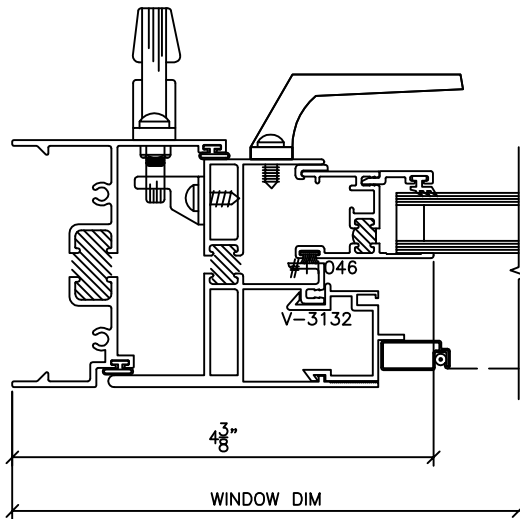

TITLE	TEST	RATING				
SERIES 451 SINGLE HUNG / CASEMENT EMERGENCY ESCAPE WINDOW THERMAL WINDOW SYSTEM ELEVATIONS					SCALE: 3/8" = 1'	
					PAGE NUMBER: 1 OF 4	
	COMPATIBLE SERIES:					

1

2

3

4

5

TITLE	TEST	RATING				
SERIES 451 SINGLE HUNG / CASEMENT EMERGENCY ESCAPE WINDOW THERMAL WINDOW SYSTEM HEAD, JAMB, & SILL DETAILS						
	COMPATIBLE SERIES:				SCALE: HALF	PAGE NUMBER: 2 OF 4

6

TITLE	TEST	RATING				
SERIES 451 SINGLE HUNG / CASEMENT EMERGENCY ESCAPE WINDOW THERMAL WINDOW SYSTEM MULLION DETAILS					SCALE: HALF PAGE NUMBER: 3 OF 4	
					SCALE: HALF PAGE NUMBER: 3 OF 4	
	COMPATIBLE SERIES:		SCALE: HALF PAGE NUMBER: 3 OF 4			