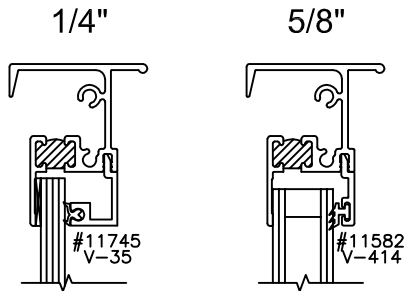

Operable

TITLE	TEST	RATING	ALL SEASONS COMMERCIAL WINDOWS & DOORS			
SERIES 451 SINGLE HUNG / CASEMENT EMERGENCY ESCAPE WINDOW THERMAL WINDOW SYSTEM GLAZING OPTIONS						
COMPATIBLE SERIES:			SCALE: HALF	PAGE NUMBER: 4 OF 4